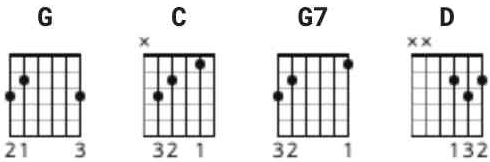

Love Me Do Chords by The Beatles

Difficulty: beginner

Tuning: E A D G B E

Key: G

CHORDS

STRUMMING

148 bpm

[Intro]

You know I love you

G

C

I'll always be true

C

N.C.

G7

So pleeeeeeease... Love me do

C

G

Someone to love, somebody new

D **C** **G**
Someone to love, someone like you

[Verse 3]

G **C**
Love, love me do
 G **C**
You know I love you
 G **C**
I'll always be true
 C N.C. **G7**
So pleeeeeeease... Love me do
C **G**
Woah love me do

[Solo]

D C G
D C G
G C G

[Verse 4]

G **C**
Love, love me do
 G **C**
You know I love you
 G **C**
I'll always be true
 C N.C. **G7**
So pleeeeeeease... Love me do
C **G** **C** **G** **C** **G** **C**
Woah love me do, Yeah love me do, woah love me do...