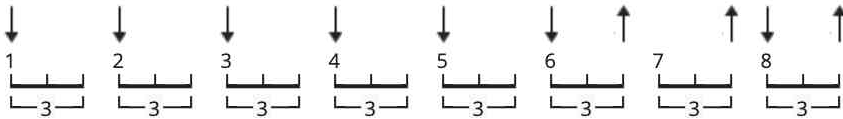

Love Me Do Chords by The Beatles

Difficulty: beginner

Tuning: E A D G B E

Key: G

CHORDS

STRUMMING

148 bpm

[Intro]