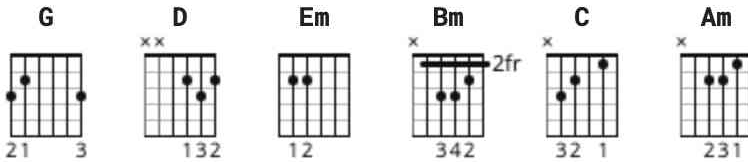

# Let It Be Me Chords by The Everly Brothers

Difficulty: beginner

Tuning: E A D G B E

## CHORDS

The Everly Brothers, Let It Be Me

[Verse]

[G] I bless the [D] day I found you  
[Em] I want to [Bm] stay around you  
[C] And so I [G] beg you  
[C] Let it be [G] me

[G] Don't take this [D] heaven from one  
[Em] If you must [Bm] cling to someone  
[C] Now and [G] forever  
[C] Let it be [G] me

[Chorus]

[C] Each time we [Bm] meet love  
[C] I find [G] complete love  
[Am] Without your [Bm] sweet love  
[C] What would life be [B] [D]

[Verse]

[G] So never [D] leave me lonely  
[Em] Tell me you [Bm] love me only  
[C] And that you'll [G] allways  
[C] Let it be [G] me