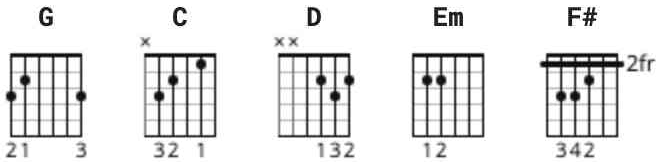

# Carolina In My Mind Chords by James Taylor

Difficulty: beginner

Tuning: E A D G B E

## CHORDS

[Chorus]

**G**                    **C**                    **D**  
In my mind I'm going to Carolina  
**C**                                    **D**  
Can't you see the sunshine  
**C**                                    **D**  
Can't you just feel the moonshine  
**G**                                    **Em**  
Maybe just like a friend of mine  
      **C**        **G**        **D**  
It hit me from behind  
**C** **D** **G**                    **D** **C**    **D**        **G**  
Yes I'm going to Carolina in my mind

[Verse 1]

**G**                    **C**  
Karen she's a silver sun  
                  **C**                    **D**  
You best walk her way and watch it shining  
**Em**                    **C**                    **D**  
Watch her watch the morning come  
      **C**                    **G**                                    **Em D**    **C**  
**D**  
A silver tear appearing now I'm cryin, ain't I?  
**G**                    **D**    **C**    **D**        **G**  
Going to Carolina in my mind  
  
                  **G**                    **C**  
There ain't no doubt it no one's mind  
                  **C**                    **D**  
That love's the finest thing around  
**Em**                    **C**                    **D**  
Whisper something warm and kind  
      **C**                    **G**                                    **Em D**    **C**  
**D**  
And hey babe the sky's on fire, I'm dying, ain't I?  
**G**                    **D**    **C**    **D**        **G**  
Going to Carolina in my mind

For the D in every 3rd line of the verses, you can put your pinky down on the high G beside your middle finger which is on the F#). It'll sound nice, but it sounds the best do it like this:

if

**D** (wait) (add the pinky) (take it off)