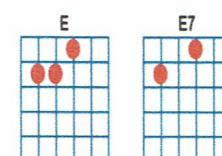

[E7] Hide it in a hiding place where no one ever goes

[A7] Put it in your pantry with your cupcakes

[D] It's a little **[G]** secret just the **[C]** Robinsons' a**[Am]**ffair

[E7] Most of all you've got to **[D]** hide it from the kids