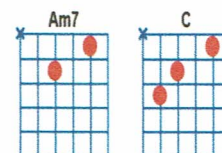

We'd **[E7]** like to know a little bit about you for our files

[A7] We'd like to help you learn to help yourself

[D] Look around you **[G]** all you see are **[C]** sympathetic **[Am]** eyes

[E7] Stroll around the grounds un**[D]**til you feel at home