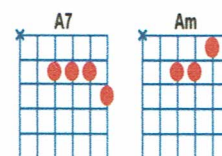

# Mrs. Robinson

key:G, artist:Simon & Garfunkel writer:Paul Simon

Simon & Garfunkel - <https://www.youtube.com/watch?v=9C1BCAgu2I8>

Capo on 2nd fret

**[E7] [A7] [D] [G] [C] [Am] [E7] [D]**

And here's to **[G]** you, Mrs **[Em]** Robinson

**[G]** Jesus loves you **[Em]** more than you will **[C]** know **[Am7]** .. oh-oh

**[D7]** oh God bless you **[G]** please Mrs **[Em]** Robinson

**[G]** Heaven holds a **[Em]** place for those who **[C]** pray hey hey

**[D]** It's a little **[G]** secret just the **[C]** Robinsons' a**[Am]**ffair

**[E7]** Most of all you've got to **[D]** hide it from the kids

Coo-coo-ca-**[G]**choo, Mrs **[Em]** Robinson

**[G]** Jesus loves you **[Em]** more than you will **[C]** know **[Am7]** oh-oh

A **[G]** nation turns its **[Em]** lonely eyes to **[C]** you **[Am7]** ... ooh-ooh **[D7]** ooh

What's that you **[G]** say, Mrs **[Em]** Robinson?

**[G]** Joltin's Joe has **[Em]** left and gone **[C]** away hey hey