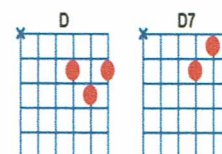

And here's to **[G]** you, Mrs **[Em]** Robinson

[G] Jesus loves you **[Em]** more than you will **[C]** know **[Am7]** oh-oh

[D7] Oh God bless you **[G]** please Mrs **[Em]** Robinson

[G] Heaven holds a **[Em]** place for those who **[C]** pray hey hey

[Am] hey hey hey **[E]** hey